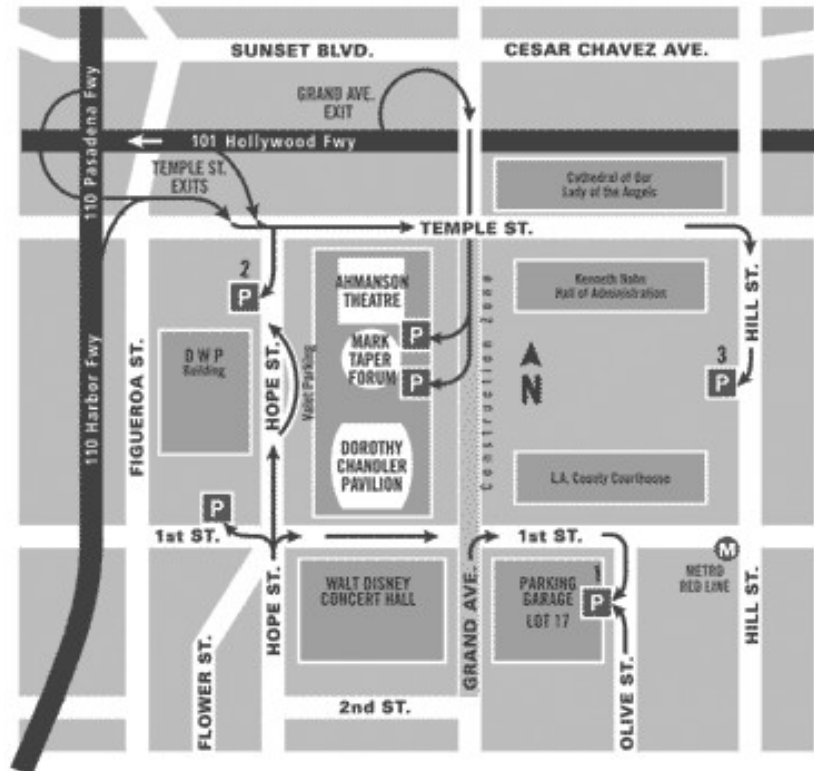

Very Special Arts Festival
Music Center Plaza
April 29, 2010
9:30 am – 1:00 pm

Buses drop off and pick up students on **Hope Street between Temple and 1st Street.**
Enter Hope Street from westbound First Street only.

Non-bus parking is in the Music Center garage at 135 N. Grand Avenue.

Harbor (110) North - Take Harbor Freeway North and follow signs to Santa Ana (5) Freeway South. Exit at Temple.

Hollywood (101) North - Exit at Grand Avenue.

Hollywood (101) South - Exit at Temple Street.

Pasadena (110) South - Take Pasadena Freeway to Santa Ana (5) Freeway. Exit at Temple.

Santa Ana (5) North - Take Santa Ana Freeway to Hollywood Freeway. Exit at Grand Avenue.

Santa Monica (10) East - Take (10) Freeway to Harbor Freeway (110) North and follow signs to Santa Ana (5) Freeway South. Exit at Temple Street.

San Bernadino (10) West - Take San Bernardino Freeway to Hollywood Freeway (101) North. Exit at Grand.